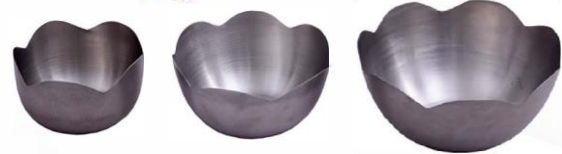

Dry Fruit Box

No.1
Rs. **713**

No.2
Rs. **1114**

No.3
Rs. **1223**

Fruit Bowl

Rs. **1847**

Jasmine Candy Bowls

Small
Rs. **560**

Medium
Rs. **640**

Big
Rs. **721**

12 Pcs Nashta Set (NS-1)

Rs. **2623**

12 Pcs Nashta Set (NS-2)

Rs. **3089**

Salad Serving Tray

Rs. **1471**